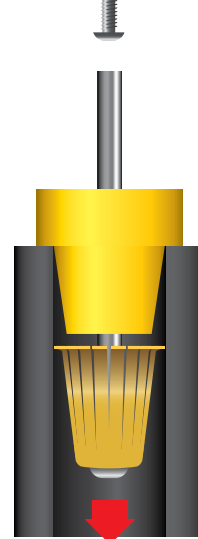

No other tool will clean the entire length of the bore like the Clean Sweep. A clean shotgun will result in more consistent shooting and enhanced accuracy.

The brass sweepers expand outward along the inside of the barrel clearing and collecting debris. Designed to expand as *the bore diameter changes* into the cone to the shell chamber where conventional brushes simply cannot reach! This cleans thoroughly all the way down the barrel. Debris is deposited into the **collection shell** for easy disposal.

Fits All
12
GAUGE

Item # CS112 fits all 12 gauge except extra full turkey chokes .689" diameter and under.

A clean shotgun will result in more consistent shooting and enhanced accuracy.

Clean the entire barrel of your shotgun with The Clean Sweep!

CHIEFS
#1 PRO CLEAN
It Isn't Clean Unless It's Pro Clean

Made in the USA

How The Clean Sweep Works

Mount the Guide Form and the Clean Sweep tool onto your 8-32 shotgun cleaning rod

Insert the Clean Sweep tool into the bore. The Guide Form will stop at the end and keep the rod aligned.

Brass SWEEPERS expand outward along the inside of the bore as *the diameter changes* clearing and collecting debris.

Move the Clean Sweep tool up and down the bore.

The Clean Sweep tool will collect debris and deposit it into the Collection Shell.