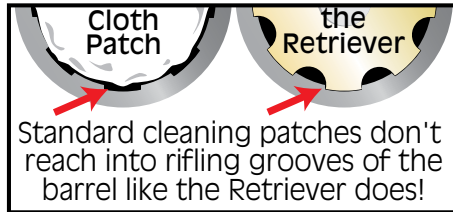

Standard cleaning patches don't reach into rifling grooves of the barrel like the Retriever does!